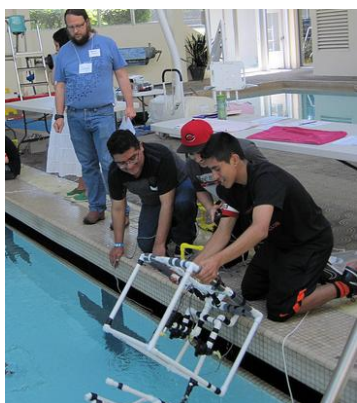

Website	http://OregonCoastSTEM.oregonstate.edu
Facebook	https://www.facebook.com/OregonCoastSTEM
Blog	http://blogs.oregonstate.edu/OregonCoastSTEM
Email	OregonCoastSTEM@oregonstate.edu