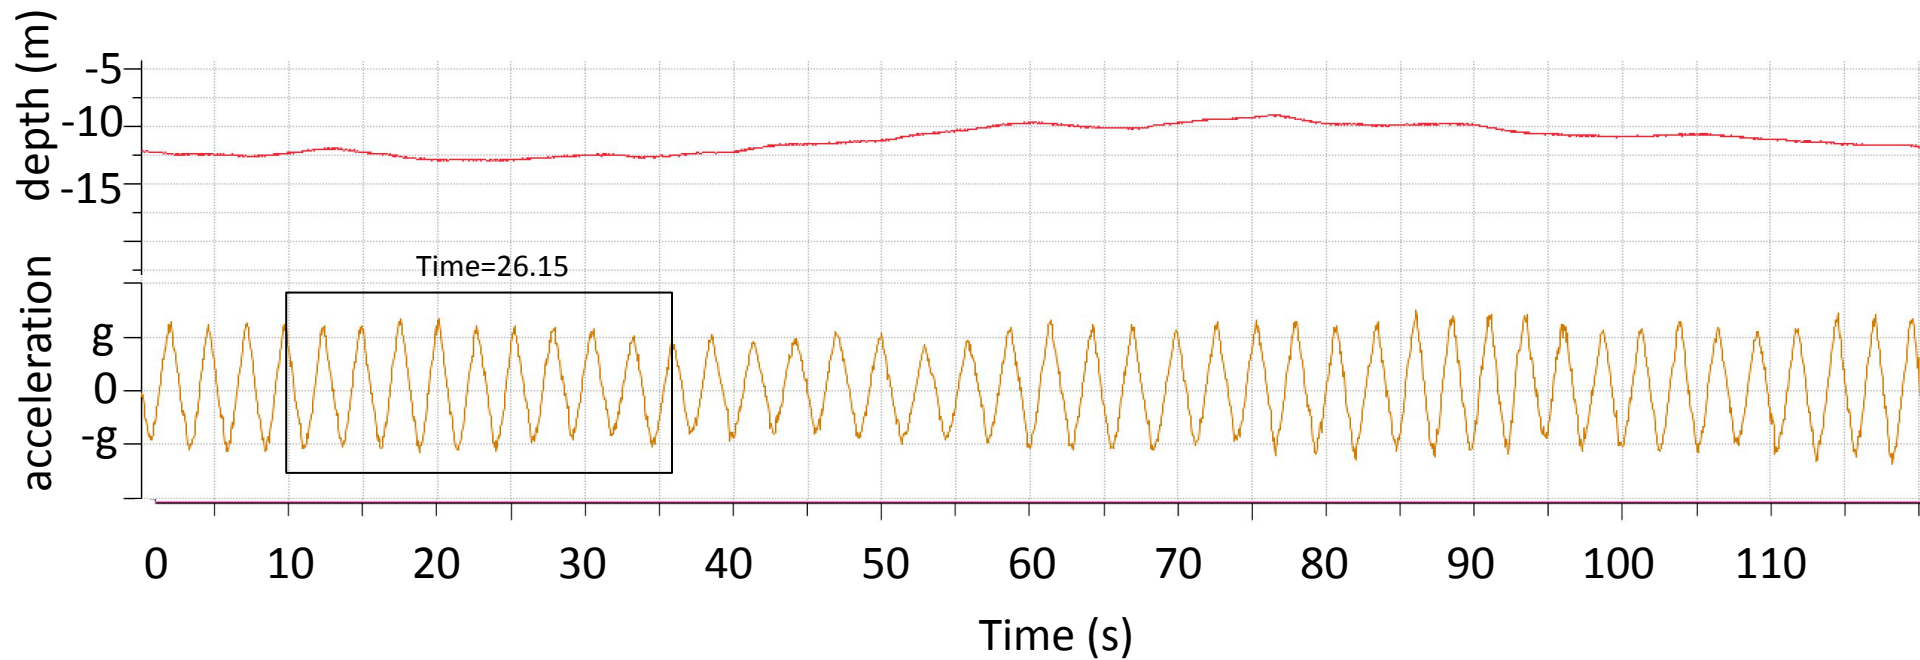

California
Sex: Female
Length: 214cm

APT_CC0704_20180803

Shark Name: _____

California
Sex: Female
Length: 215cm

APT_CC0705_20180718

Shark Name: _____

California
Sex: Female
Length: 220cm

APT_CC0704_20190829

Shark Name: _____

California
Sex: Female
Length: 290cm

TOM_CC0704_20171102

Shark Name: _____

California
Sex: Male
Length: 250cm

APT_CC0704_20190920

Shark Name: _____

California
Sex: Male
Length: 320cm

TOM_CC0707_20171005

Shark Name: _____

California
Sex: Male
Length: 320cm

TOM_CC0707_20191103

Shark Name: _____

California
Sex: Male
Length: 335cm

ANI_CC0215_20151208

Shark Name: _____