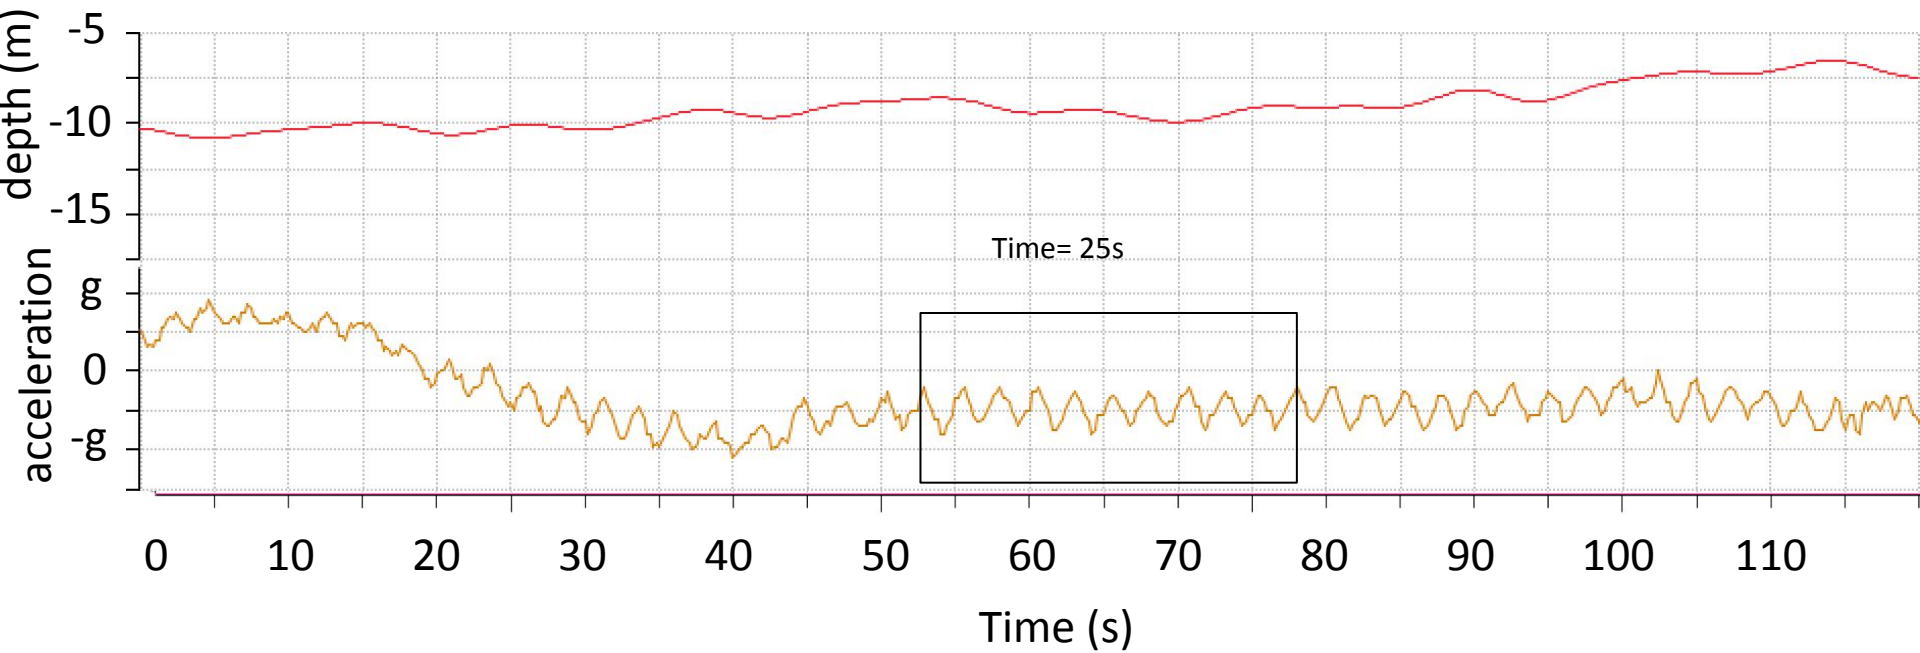

California

Sex: Female

Length: 490cm

Shark Name: _____

Animal_20111018

California

Sex: Male

Length: 460cm