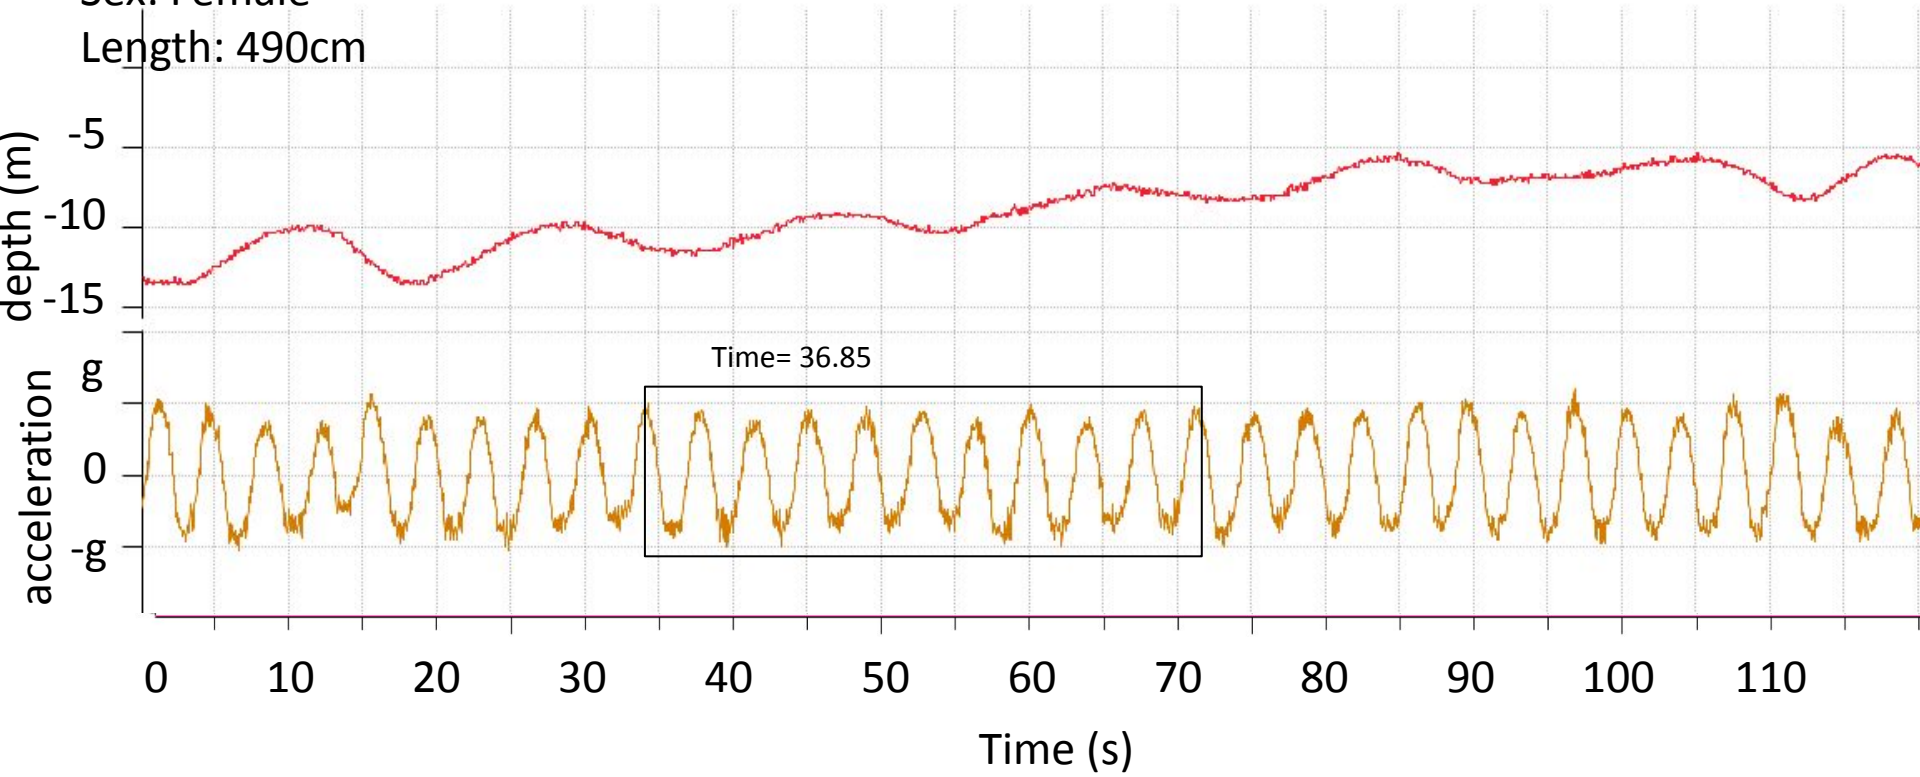

FAR_CC0737_20181021

Shark Name: _____

ANI_CC0221_20151205

California

Sex: Female

Length: 490cm

Shark Name: _____

Pepe_20101105