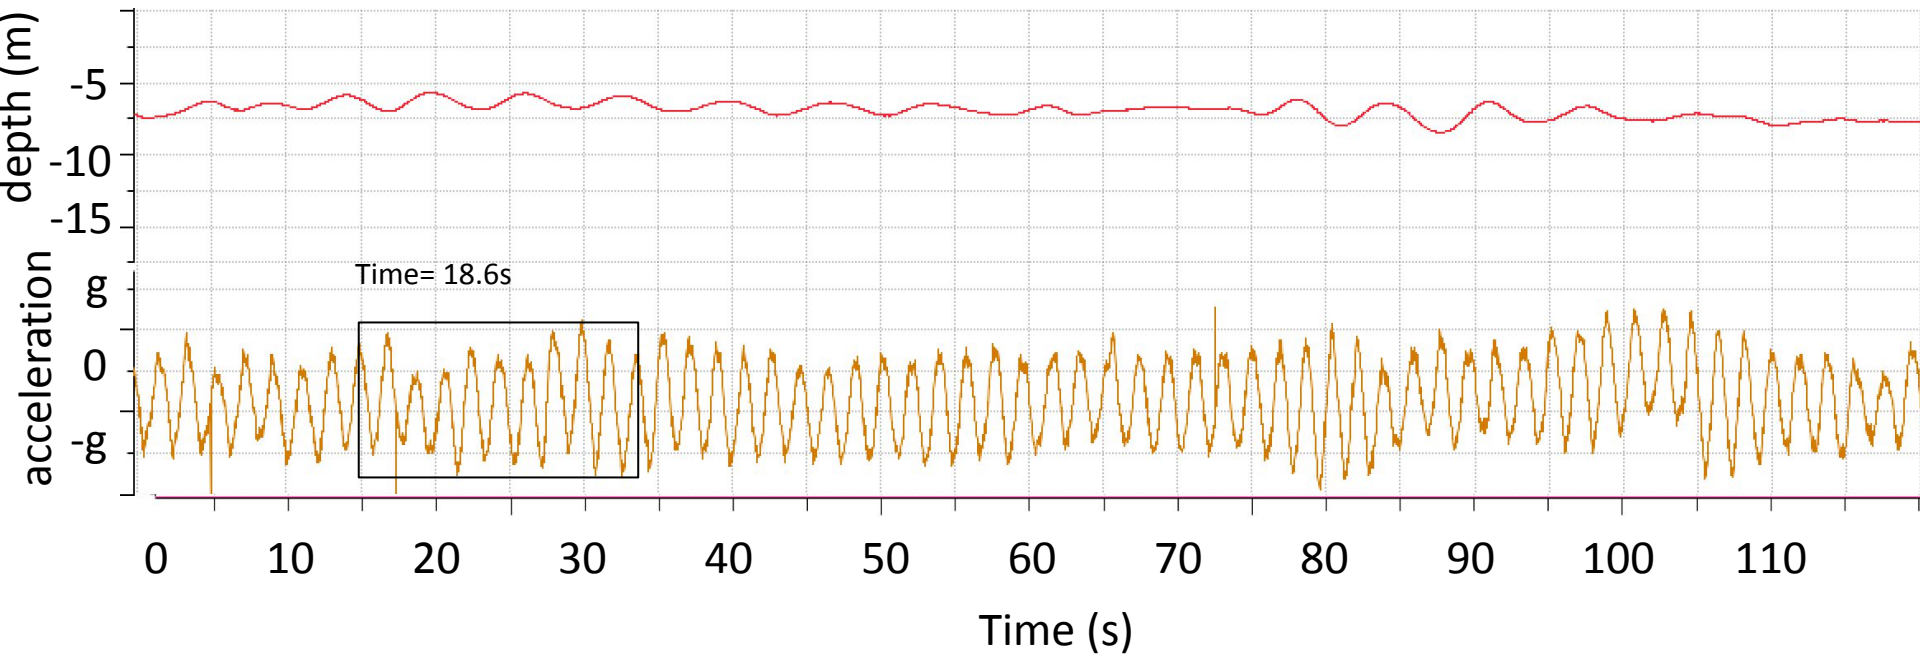

GAN_CD04_20130820

South Africa
Sex: Female
Length: 425cm

Shark Name: _____