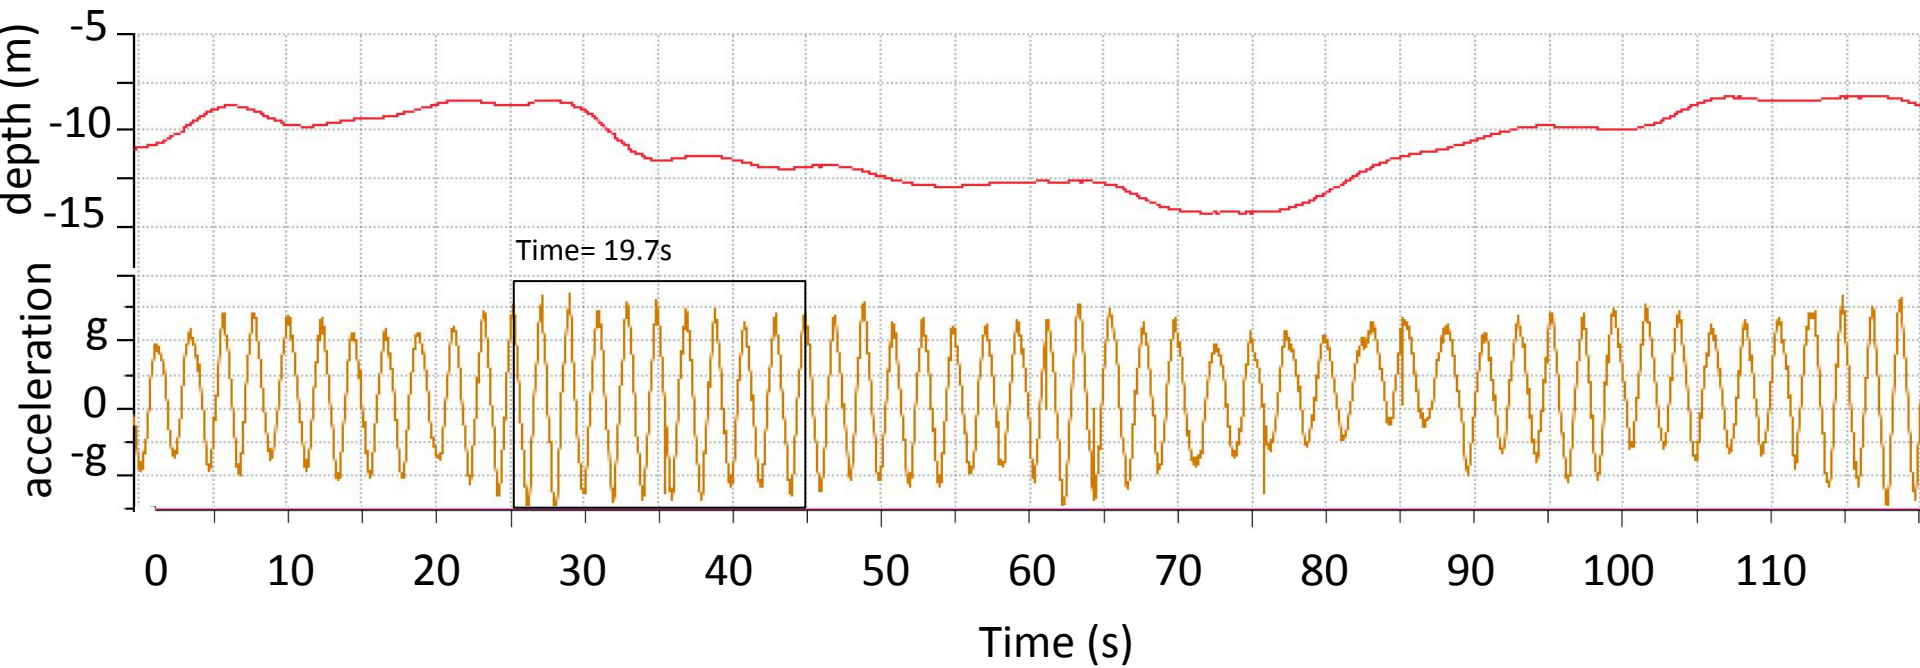

GAN_CC0213_20140507

South Africa
Sex: Male
Length: 350cm

Shark Name: _____