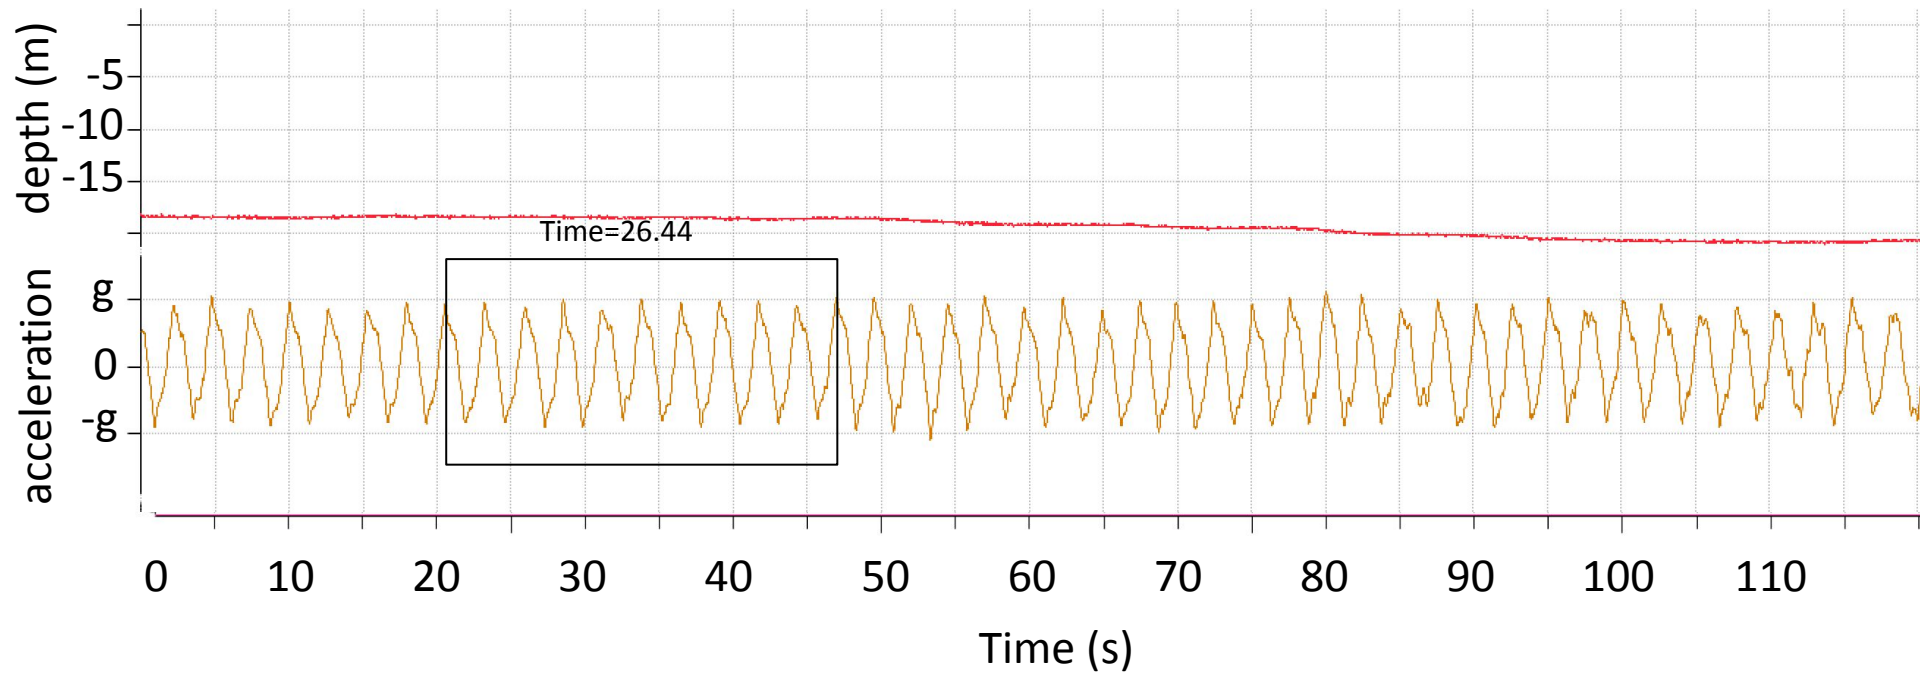

California
Sex: Female
Length: 214cm

APT_CC0704_20180803

Shark Name: _____

California
Sex: Female
Length: 215cm

APT_CC0705_20180718

Shark Name: _____

California
Sex: Female
Length: 220cm

APT_CC0704_20190829

Shark Name: _____

California
Sex: Female
Length: 290cm

TOM_CC0704_20171102

Shark Name: _____

California
Sex: Male
Length: 250cm

APT_CC0704_20190920

Shark Name: _____

California
Sex: Male
Length: 320cm

TOM_CC0707_20171005

Shark Name: _____

California
Sex: Male
Length: 320cm

TOM_CC0707_20191103

Shark Name: _____

California
Sex: Male
Length: 335cm

ANI_CC0215_20151208

Shark Name: _____