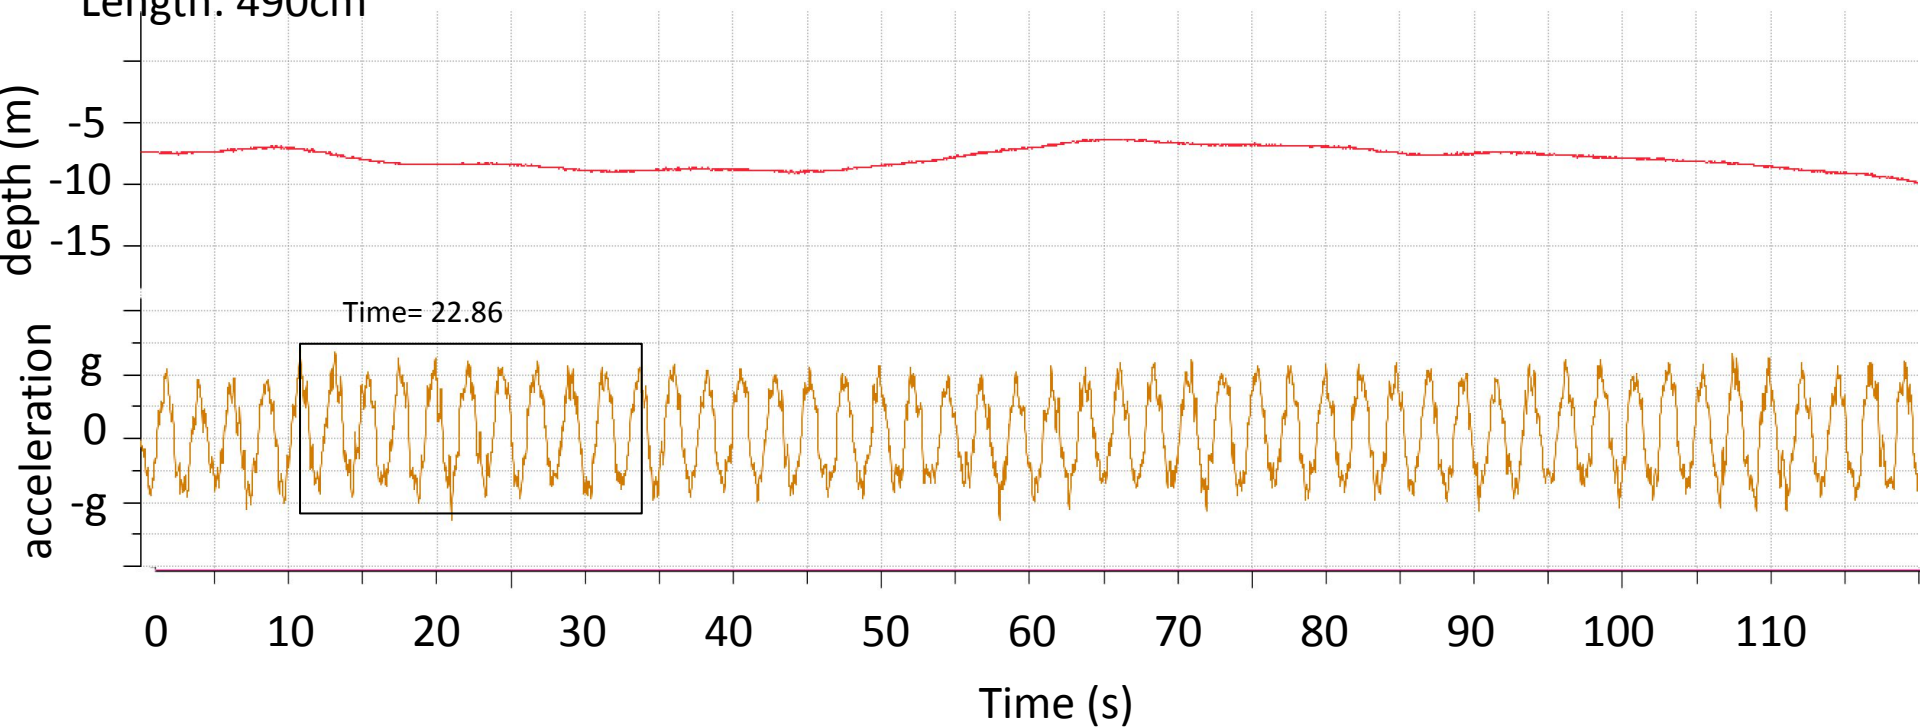

Pepe_20101105

California

Sex: Female

Length: 490cm

Shark Name: _____