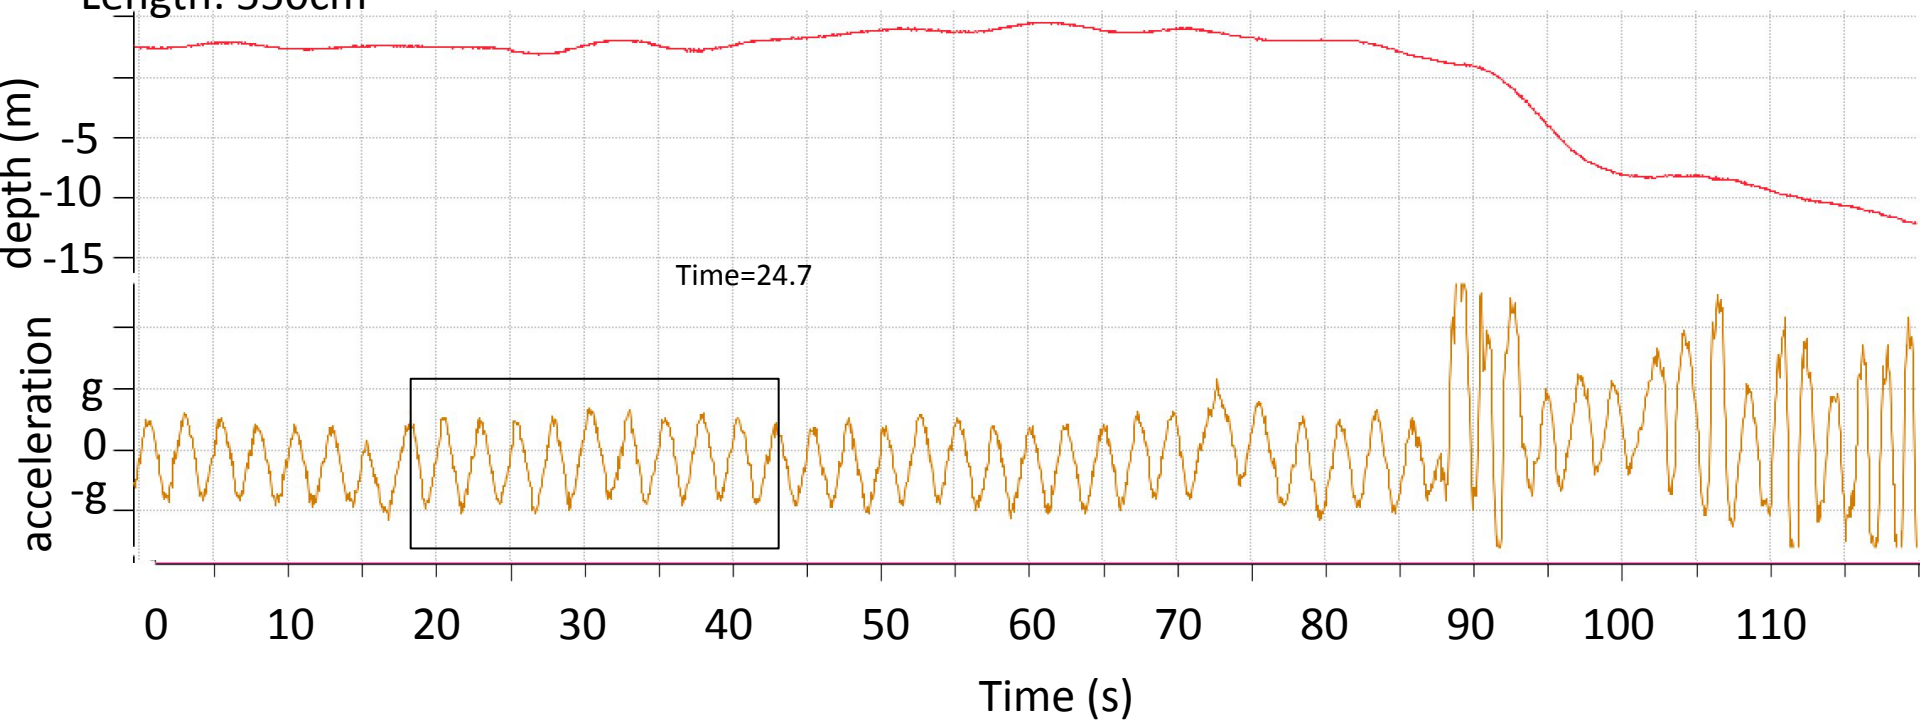

California
Sex: Female
Length: 214cm

APT_CC0704_20180803

Shark Name: _____

California
Sex: Female
Length: 215cm

APT_CC0705_20180718

Shark Name: _____

California
Sex: Female
Length: 220cm

APT_CC0704_20190829

Shark Name: _____

California
Sex: Female
Length: 290cm

TOM_CC0704_20171102

Shark Name: _____

California
Sex: Male
Length: 250cm

APT_CC0704_20190920

Shark Name: _____

California
Sex: Male
Length: 320cm

TOM_CC0707_20171005

Shark Name: _____

California
Sex: Male
Length: 320cm

TOM_CC0707_20191103

Shark Name: _____

California
Sex: Male
Length: 335cm

ANI_CC0215_20151208

Shark Name: _____

California

Sex: Female

Length: 550cm

ANI_CC0224_20151202

Shark Name: _____

California

Sex: Female

Length: 520cm