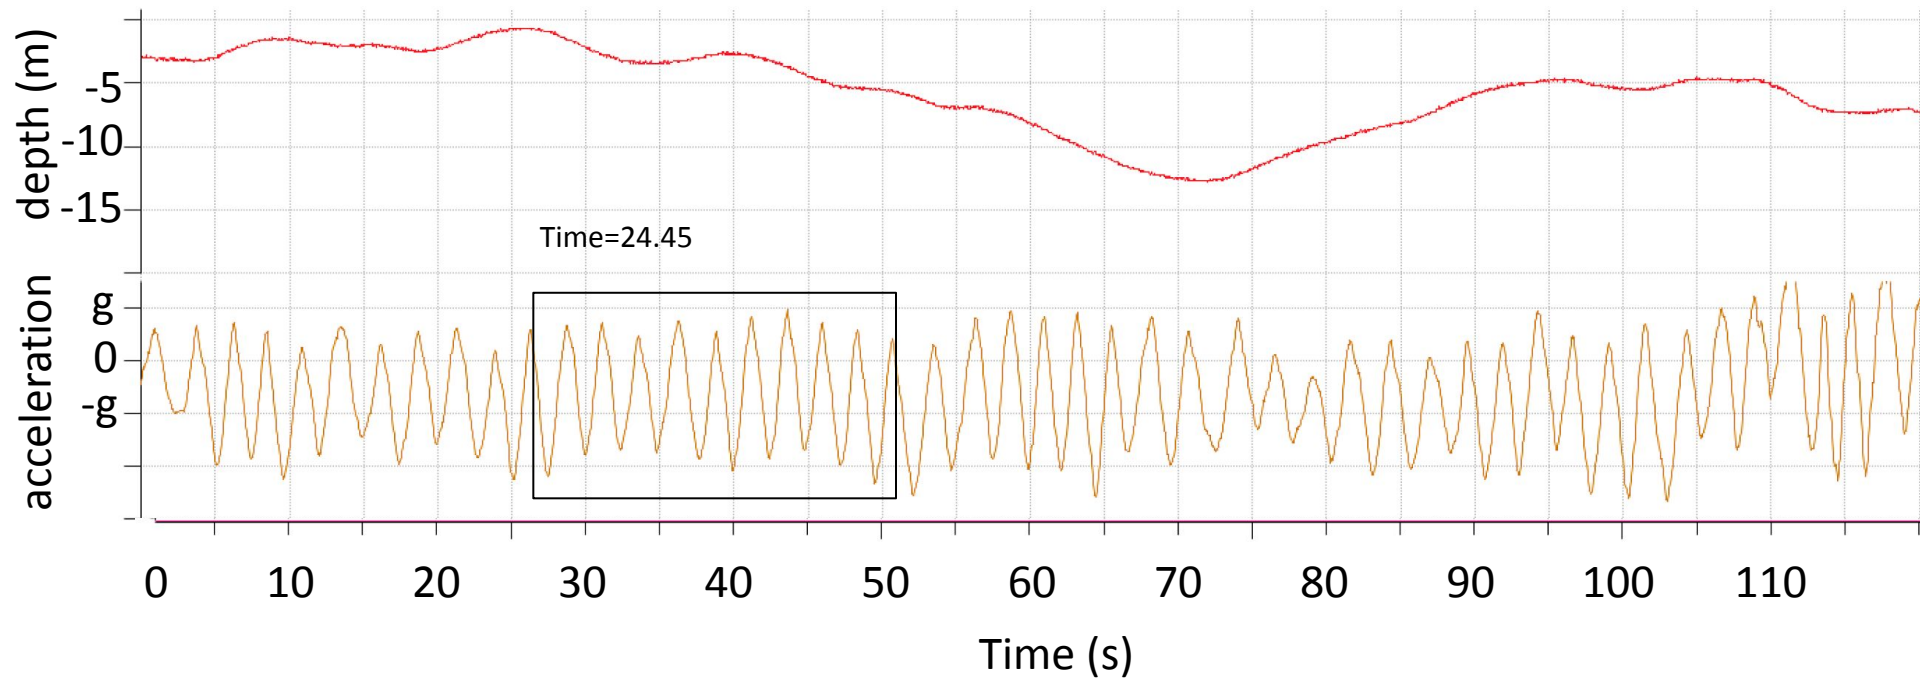

California
Sex: Female
Length: 214cm

APT_CC0704_20180803

Shark Name: _____

California
Sex: Female
Length: 215cm

APT_CC0705_20180718

Shark Name: _____

California
Sex: Female
Length: 220cm

APT_CC0704_20190829

Shark Name: _____

California
Sex: Female
Length: 290cm

TOM_CC0704_20171102

Shark Name: _____

California
Sex: Male
Length: 250cm

APT_CC0704_20190920

Shark Name: _____

California
Sex: Male
Length: 320cm

TOM_CC0707_20171005

Shark Name: _____

California
Sex: Male
Length: 320cm

TOM_CC0707_20191103

Shark Name: _____

California
Sex: Male
Length: 335cm

ANI_CC0215_20151208

Shark Name: _____

California

Sex: Female

Length: 550cm

ANI_CC0224_20151202

Shark Name: _____

California

Sex: Female

Length: 520cm