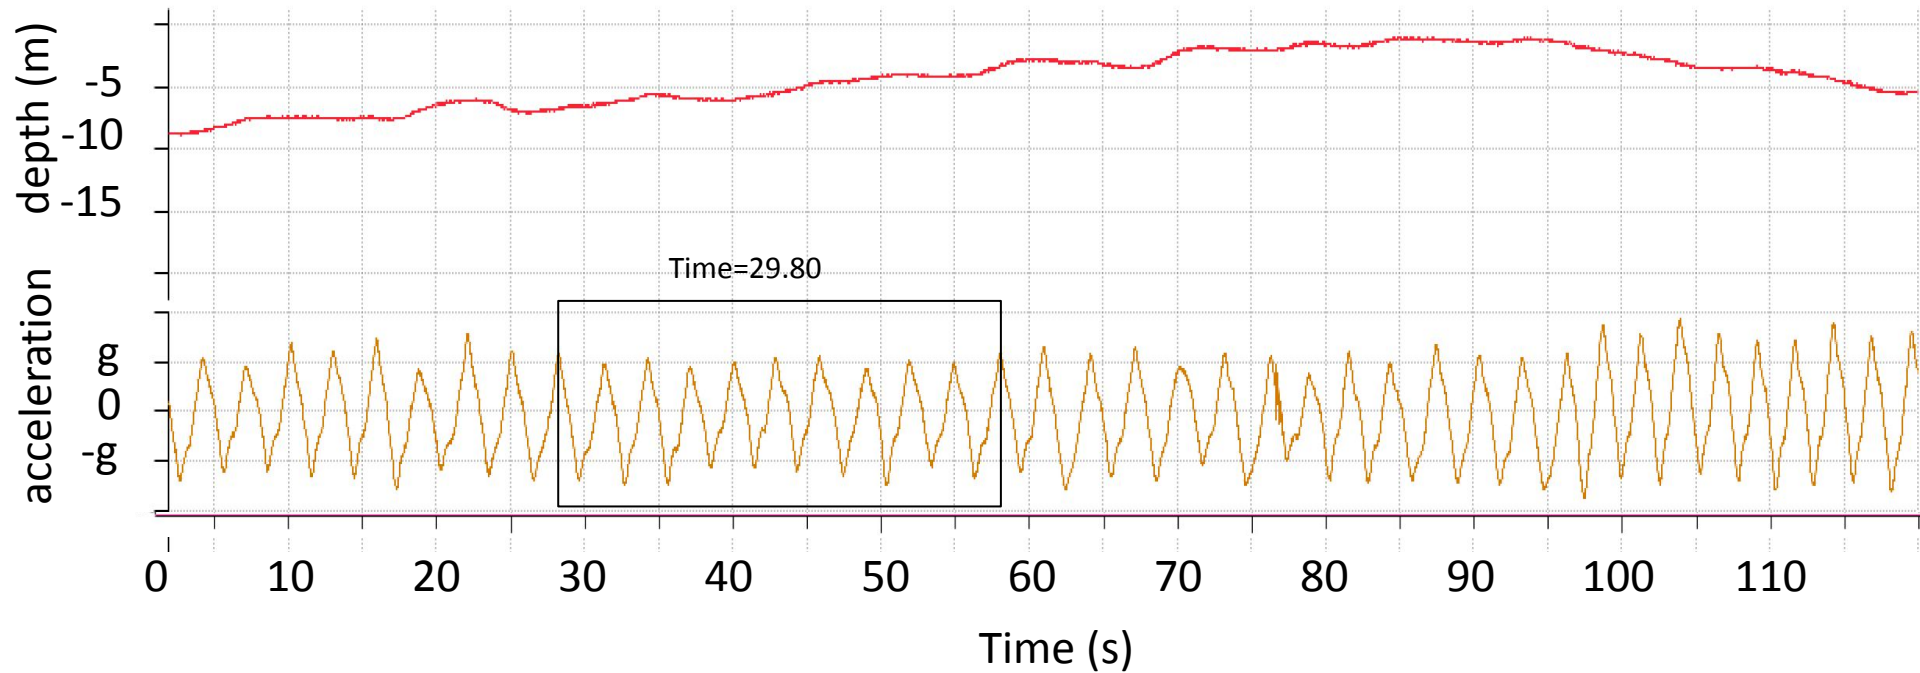

California
Sex: Female
Length: 214cm

APT_CC0704_20180803

Shark Name: _____

California
Sex: Female
Length: 215cm

APT_CC0705_20180718

Shark Name: _____

California
Sex: Female
Length: 220cm

APT_CC0704_20190829

Shark Name: _____

California
Sex: Female
Length: 290cm

TOM_CC0704_20171102

Shark Name: _____

California
Sex: Male
Length: 250cm

APT_CC0704_20190920

Shark Name: _____

California
Sex: Male
Length: 320cm

TOM_CC0707_20171005

Shark Name: _____

California
Sex: Male
Length: 320cm

TOM_CC0707_20191103

Shark Name: _____

California
Sex: Male
Length: 335cm

ANI_CC0215_20151208

Shark Name: _____

California

Sex: Female

Length: 550cm

ANI_CC0224_20151202

Shark Name: _____

California

Sex: Female

Length: 520cm