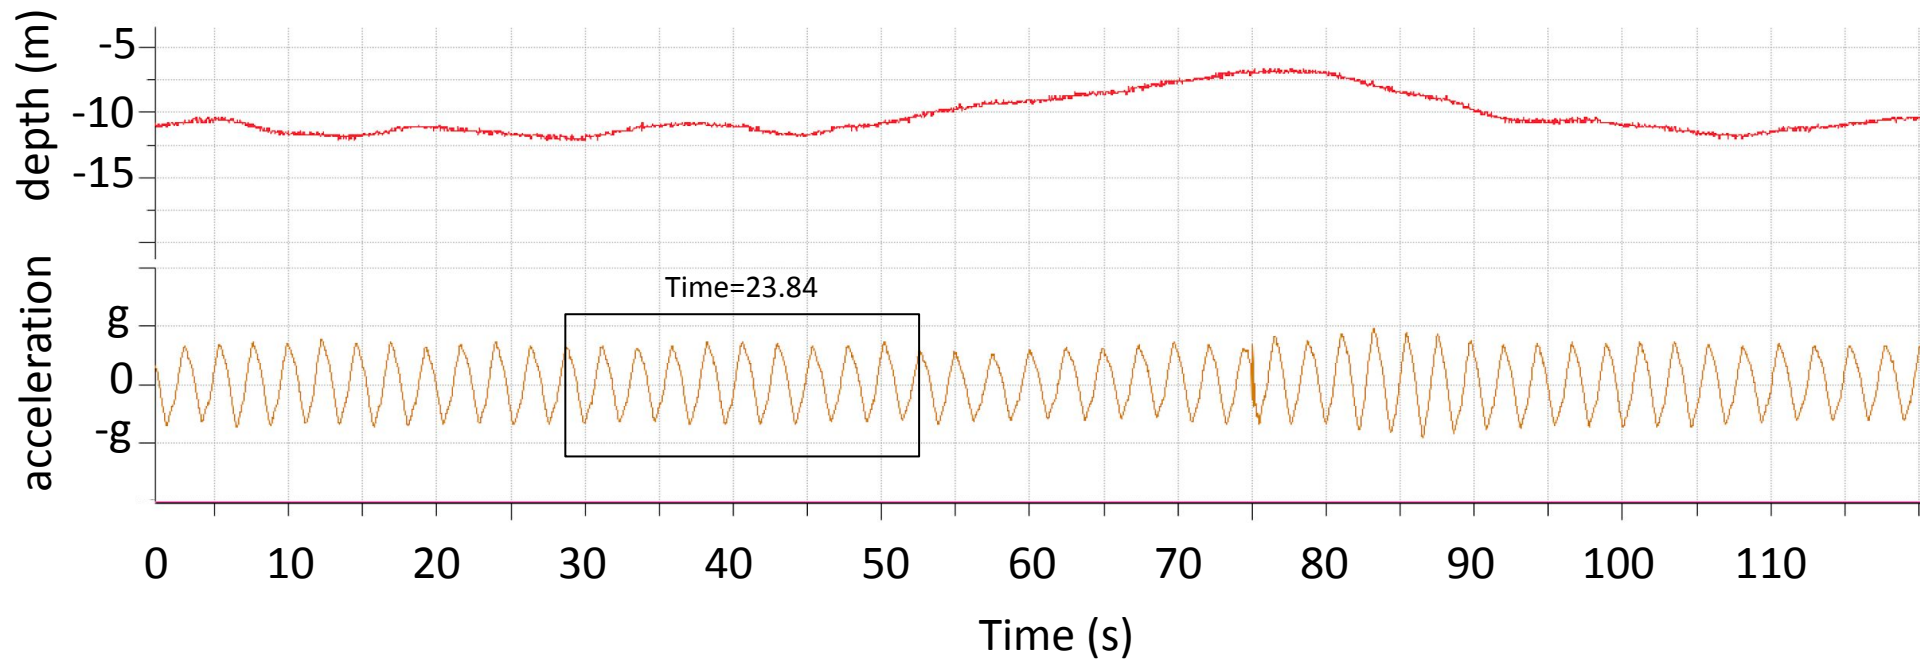

California
Sex: Female
Length: 214cm

APT_CC0704_20180803

Shark Name: _____

California
Sex: Female
Length: 215cm

APT_CC0705_20180718

Shark Name: _____

California
Sex: Female
Length: 220cm

APT_CC0704_20190829

Shark Name: _____

California
Sex: Female
Length: 290cm

TOM_CC0704_20171102

Shark Name: _____

California
Sex: Male
Length: 250cm

APT_CC0704_20190920

Shark Name: _____

California
Sex: Male
Length: 320cm

TOM_CC0707_20171005

Shark Name: _____

California
Sex: Male
Length: 320cm

TOM_CC0707_20191103

Shark Name: _____

California
Sex: Male
Length: 335cm

ANI_CC0215_20151208

Shark Name: _____

California

Sex: Female

Length: 550cm

ANI_CC0224_20151202

Shark Name: _____

California

Sex: Female

Length: 520cm