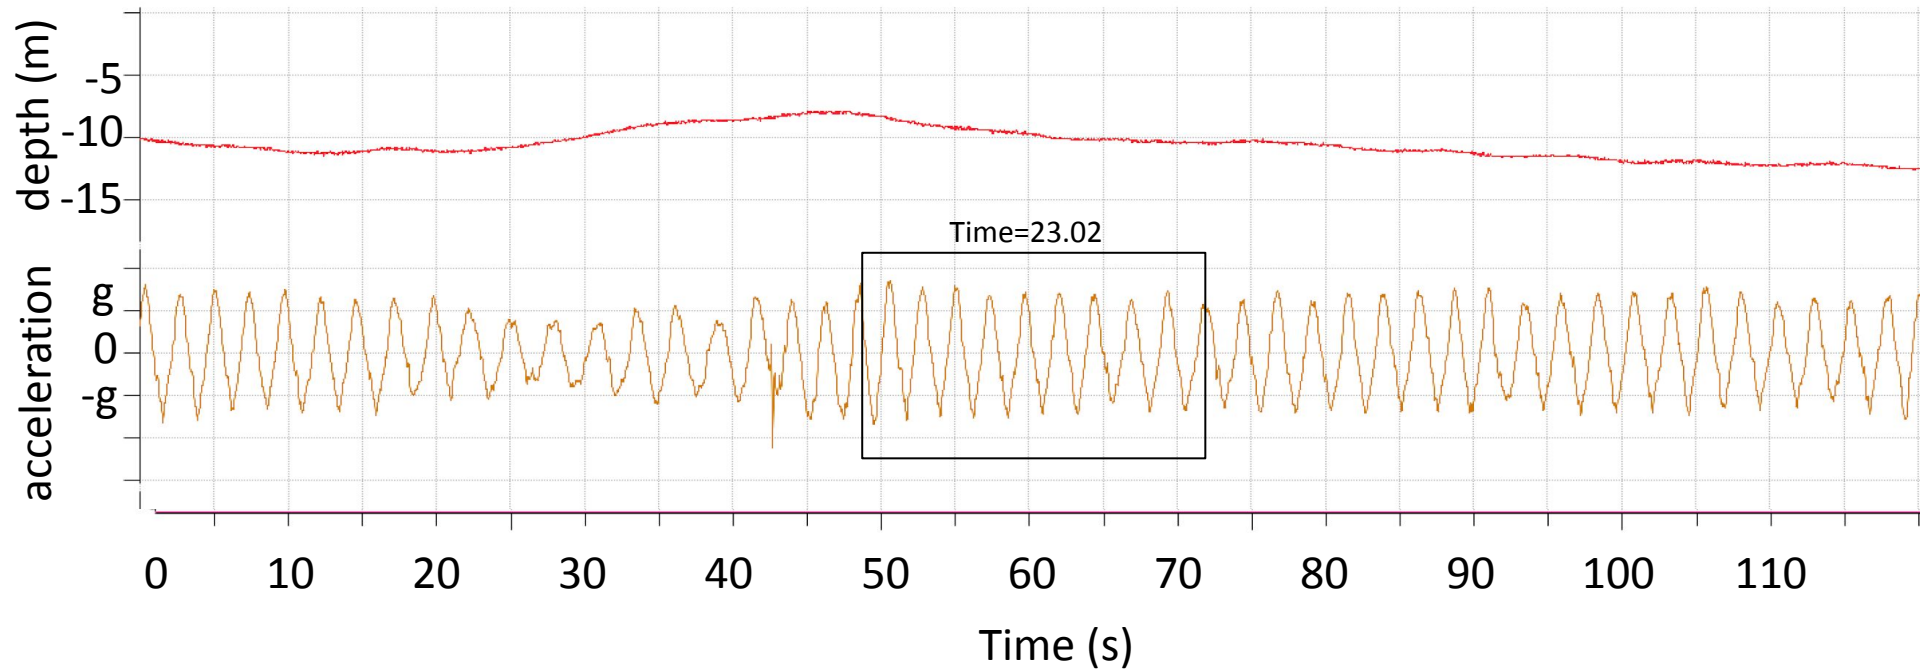

California
Sex: Female
Length: 214cm

APT_CC0704_20180803

Shark Name: _____

California
Sex: Female
Length: 215cm

APT_CC0705_20180718

Shark Name: _____

California
Sex: Female
Length: 220cm

APT_CC0704_20190829

Shark Name: _____

California
Sex: Female
Length: 290cm

TOM_CC0704_20171102

Shark Name: _____

California
Sex: Male
Length: 250cm

APT_CC0704_20190920

Shark Name: _____

California
Sex: Male
Length: 320cm

TOM_CC0707_20171005

Shark Name: _____

California
Sex: Male
Length: 320cm

TOM_CC0707_20191103

Shark Name: _____

California
Sex: Male
Length: 335cm

ANI_CC0215_20151208

Shark Name: _____