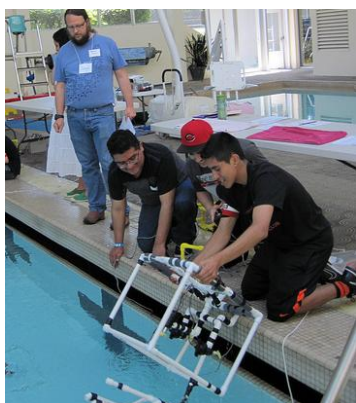

Website	http://OregonCoastSTEM.oregonstate.edu
Facebook	https://www.facebook.com/OregonCoastSTEM
Blog	http://blogs.oregonstate.edu/OregonCoastSTEM
Email	OregonCoastSTEM@oregonstate.edu